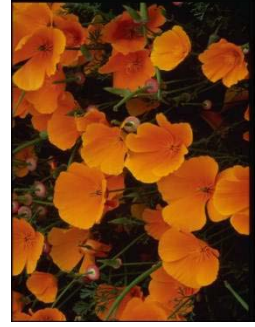

**PLANT NOW FOR SPRING COLOR!**  
**½ lb. PACKAGES**

Native Wildflower Mix \$15.00  
Poppy Seed \$12.00  
covers ~1700 sq. ft.

Call for pick-up at office:  
5009 Fairgrounds Rd.  
Mariposa, CA 95338

or by mail: up to 1 lb. for \$5.20 shipping