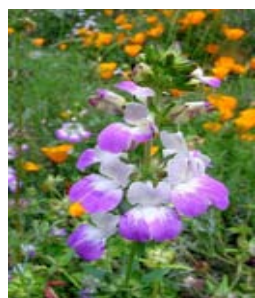

**PLANT NOW FOR SPRING COLOR!**  
**½ lb. PACKAGES**

Native Wildflower Mix \$15.00  
Poppy Seed \$12.00  
covers ~1700 sq. ft.

Call for pick-up at office:  
5009 Fairgrounds Rd.  
Mariposa, CA 95338

or by mail: up to 1 lb. for \$5.20 shipping